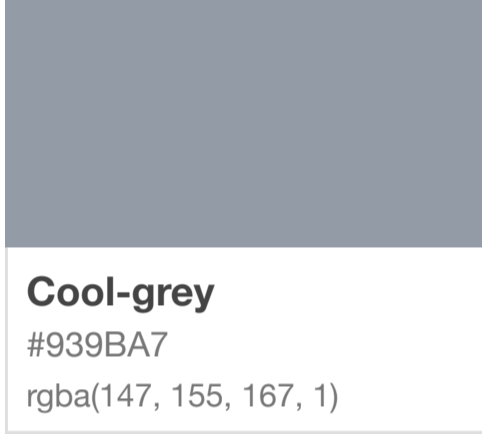

Cool-grey
#939BA7
rgba(147, 155, 167, 1)

- Headers
- Icons
- Placeholders