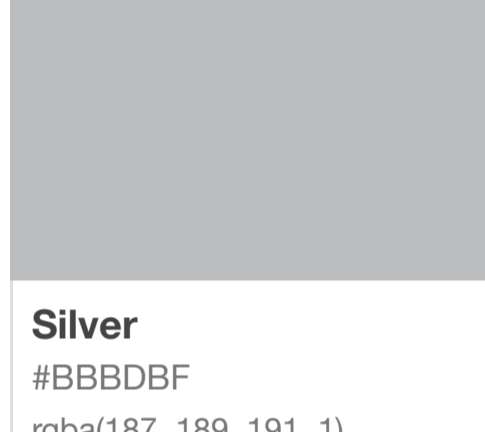

Silver
#BBBDBF
rgba(187, 189, 191, 1)

- Footer