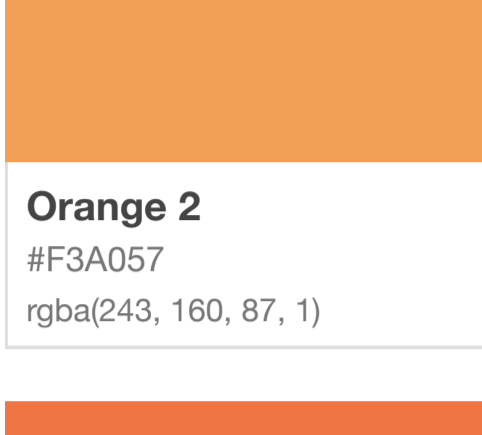

Orange 2
#F3A057
rgba(243, 160, 87, 1)