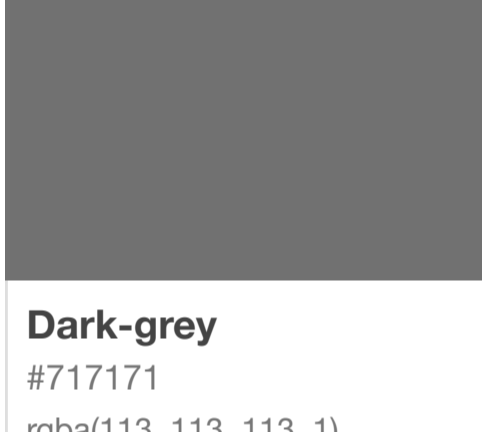

Dark-grey
#717171
rgba(113, 113, 113, 1)

UI colors

The main UI colors are used for action buttons, alert messages, and form elements. Popup view, for example, can get positive and negative feedback, whereas alert messages can have warning feedback.