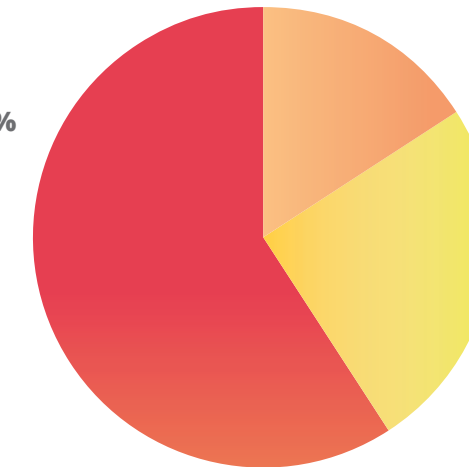

EXPENSES

- Management: **16%**
- Fundraising: **25%**
- Programs: **59%**