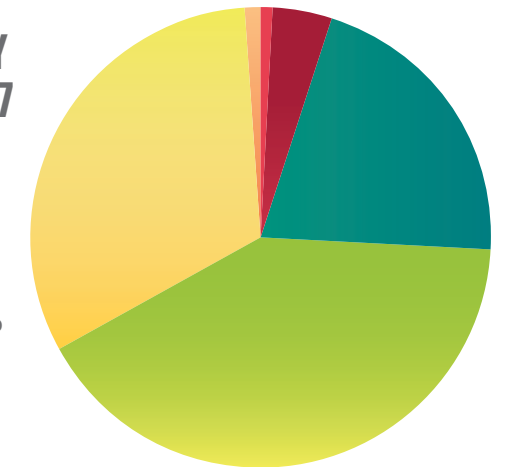

ANNUAL GIVING CIRCLES

We thank our most committed alumnae donors who embody our vision of philanthropic women uniting to lead the way through their annual gifts. Because of their generosity, we are able to make an immediate impact on our Fraternity, our members and the larger community.