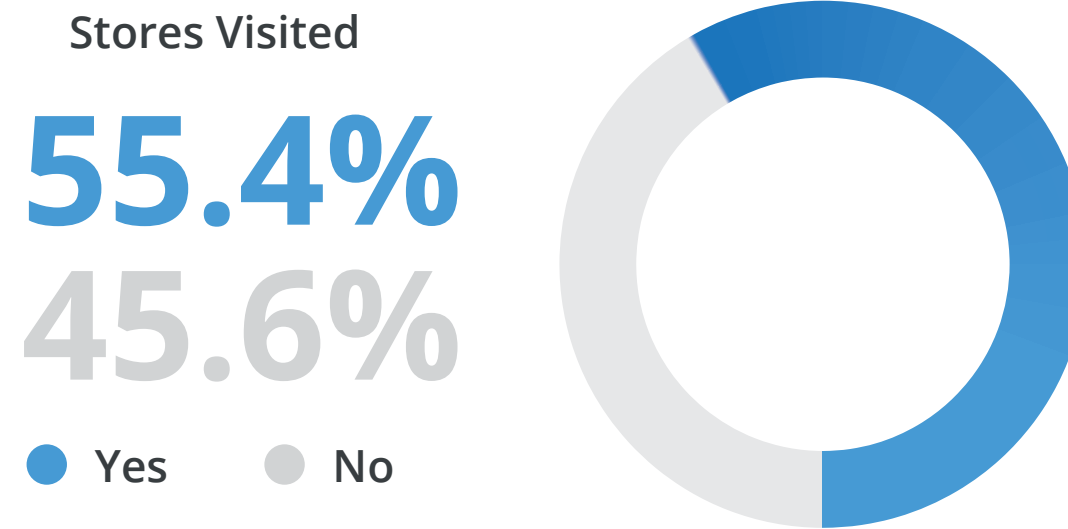

Store Call List for Harris Teeter ISE Cycle 43

Scheduled Start	Executed Date	Store Number	Store	State	Store Photos	New Item Details
12/5/16	12/5/16	1	Harris Teeter - Matthews	NC	Photos	Items
12/6/16	12/6/16	3	Harris Teeter - Matthews	NC	Photos	Items
12/6/16	12/6/16	4	Harris Teeter - Matthews	NC	Photos	Items