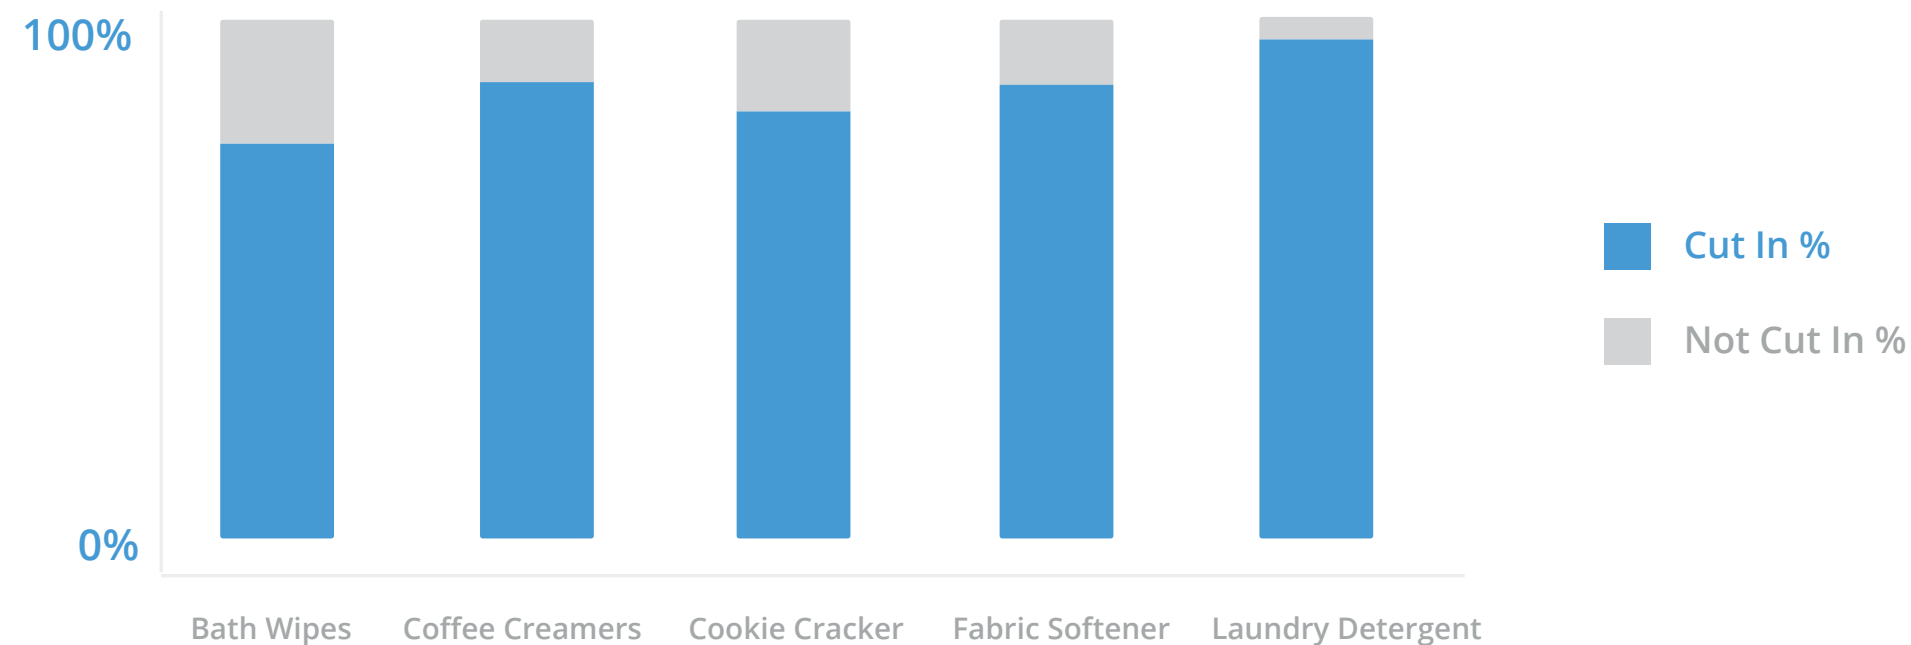

New Item Cut-In Status by Category for Harris Teeter ISE - Cycle 43

Category Name	Items Checked	Unique Items	Cut In %	Not Cut In %
Baby Wipes	21	1	76.2%	23.8%
Coffee Creamers	69	3	87.0%	13.0%
Cookie Cracker - Gluten Free	46	2	78.3%	21.7%
Fabric Softener	229	10	84.7%	15.3%
Laundry Detergent - Liquid	55	3	85.5%	3.6%
	55	3	85.5%	3.6%