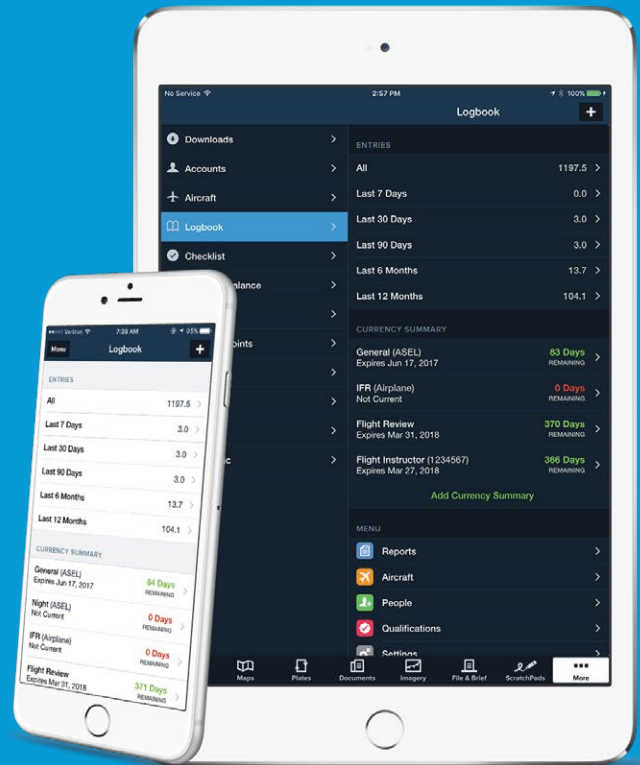

✓ Logbook Enhancements: Helpful Aircraft List Details & CFI Renewal Tracking

Easily view and edit details for Logbook aircraft profiles. See total hours in an aircraft right from the list view – a helpful design detail that gives you more visibility into your Logbook data at-a-glance.

Color-Coded Currency Summary

Your flight status stays front and center to help you keep on top of general, night, and IFR currency, as well as your CFI renewal, medical certificate, flight reviews, and type ratings.