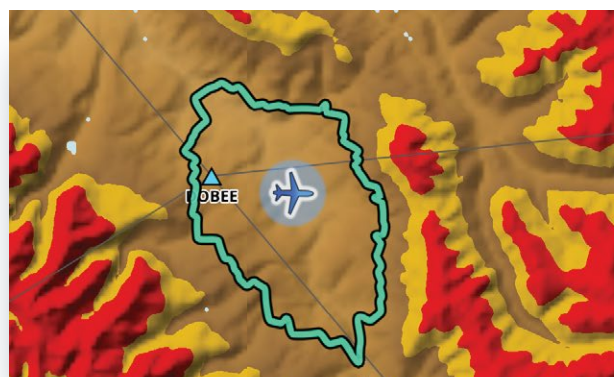

✓ Consolidate Your Toolset with Integrated ForeFlight Checklist

The procedures you rely on to conduct safer flight operations are organized, easily accessible, and always ready to fly. Available in Basic Plus and Pro Plus plans.

- Choose from built-in POH templates or create your own
- Interactive progress indicators leave no step left unchecked
- Single-tap access to emergency checklist procedures
- Share checklists with friends, club members, or aircraft partners

✓ Glide Advisor™

Using terrain, GPS data, winds aloft, and your aircraft's best glide speed and ratio, ForeFlight shapes a dynamic glide range ring around your ownship icon on the moving map display.