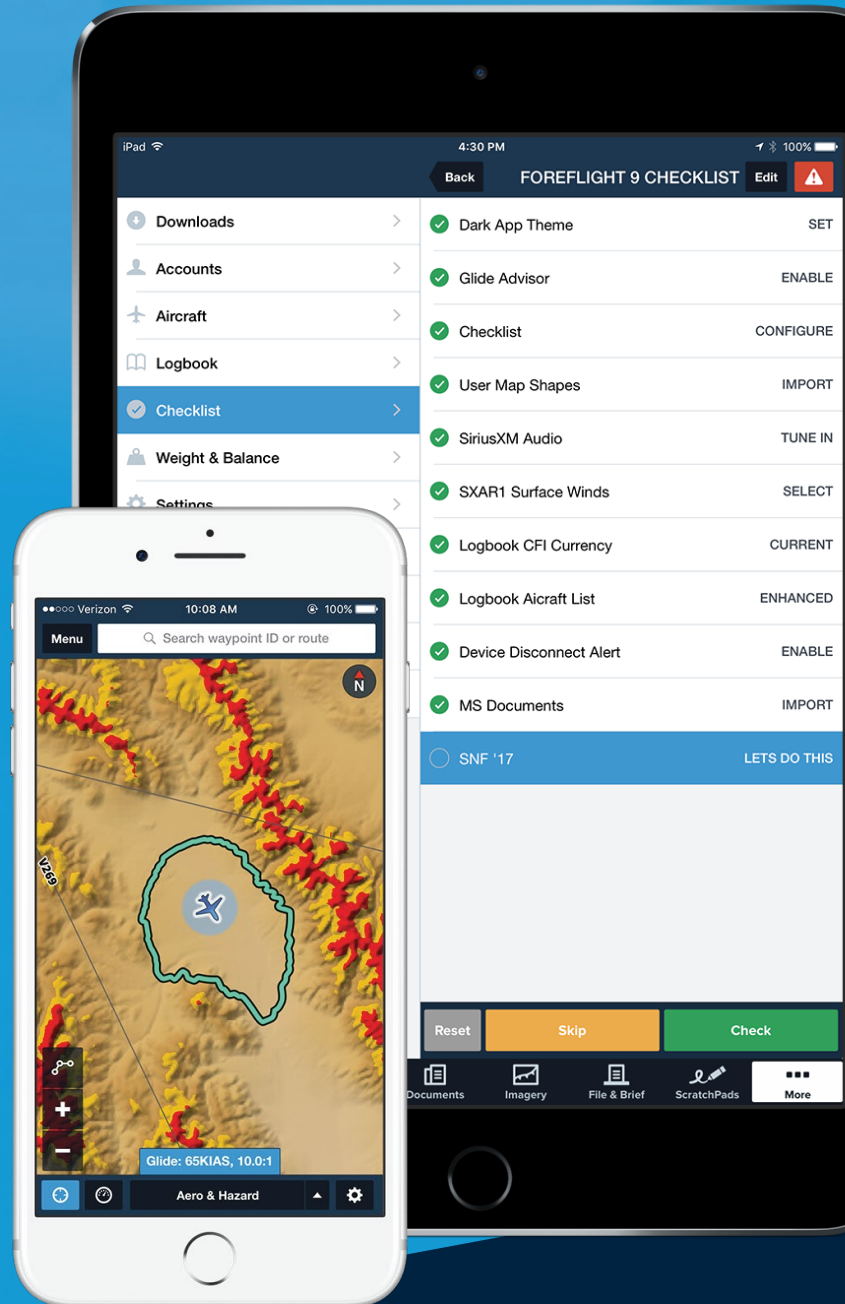

# You'll Be Flying on Cloud Nine

## Check Out What's New in ForeFlight 9

- ✓ Integrated ForeFlight Checklist
- ✓ Glide Advisor™
- ✓ Light & Dark App Themes
- ✓ SiriusXM Audio + new Surface Wind overlay
- ✓ Custom Overlays with User Map Shapes
- ✓ New Color IR Satellite Layer
- ✓ Device Disconnect Alert
- ✓ Logbook Enhancements

## ✓ Glide Advisor™

Using terrain, GPS data, winds aloft, and your aircraft's best glide speed and ratio, ForeFlight shapes a dynamic glide range ring around your ownship icon on the moving map display.

## ✓ Create Custom Overlays with User Map Shapes

Import KML shapefiles via iTunes to display on the ForeFlight Maps view allowing you to define specific areas for your custom navigation needs. Ideal for flight schools, search and rescue operations, pipeline patrol, and more!