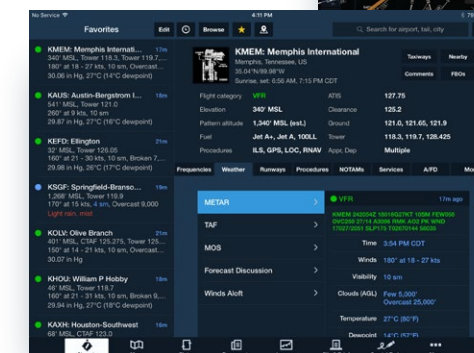

## ✓ Soundtrack Your Flights with SiriusXM Audio Support

Connect your Bluetooth audio device to the SXAR1 and listen to your favorite SiriusXM Satellite Radio stations while in flight. Use ForeFlight to browse and select your jam.

### Satellite Weather + GPS

Access high-quality satellite aviation weather in ForeFlight Mobile via the portable, wireless SiriusXM SXAR1. Products include high-resolution NEXRAD with storm cell attributes and tracks, Lightning, Cloud Tops, Echo Tops, Surface Wind, Winds/Temps Aloft, METAR/TAF, AIR/SIGMET, PIREP, and NOTAMS/TFR.

## ✓ Choose from Light & Dark App Themes to Suit Day or Night Flying

Flying at night is easier on your vision with the addition of a new Dark App Theme - a setting that converts the background color throughout the app from white to dark blue.

### Combine with Color Inversion

Color Inversion reduces the glare of bright app views by inverting white and black elements on IFR Enroute charts, VFR Sectionals, procedure plates, airport diagrams, and documents. Our **color-safe tech** preserves the standard chart legend colors that pilots are familiar with.