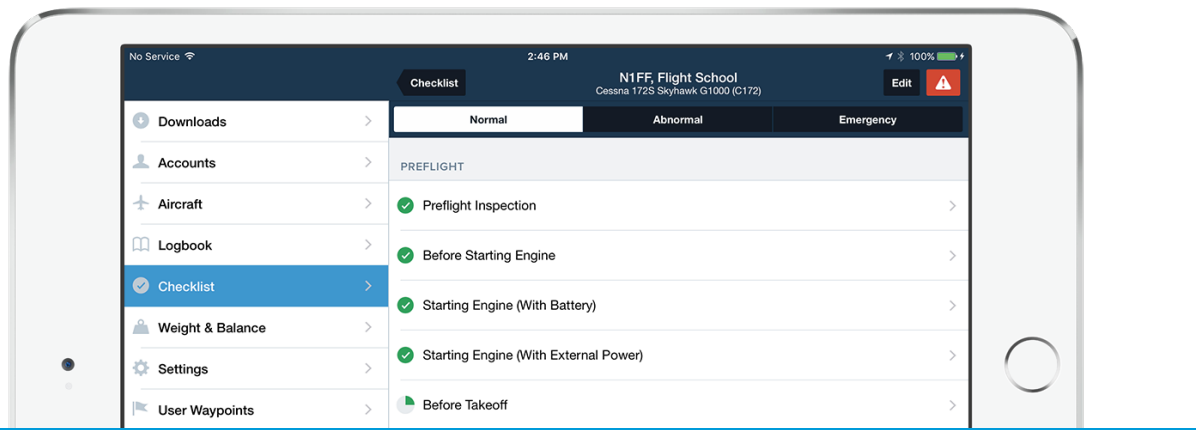

✓ Consolidate Your Toolset with Integrated ForeFlight Checklist

The procedures you rely on to conduct safer flight operations are organized, easily accessible, and always ready to fly. Available in Basic Plus and Pro Plus plans.

- Choose from built-in POH templates or create your own
- Interactive progress indicators leave no step left unchecked
- Single-tap access to emergency checklist procedures
- Share checklists with friends, club members, or aircraft partners

✓ Glide Advisor™

Using terrain, GPS data, winds aloft, and your aircraft's best glide speed and ratio, ForeFlight shapes a dynamic glide range ring around your ownship icon on the moving map display.

✓ Create Custom Overlays with User Map Shapes

Import KML shapefiles via iTunes to display on the ForeFlight Maps view allowing you to define specific areas for your custom navigation needs. Ideal for flight schools, search and rescue operations, pipeline patrol, and more!

✓ Soundtrack Your Flights with SiriusXM Audio Support

Connect your Bluetooth audio device to the SXAR1 and listen to your favorite SiriusXM Satellite Radio stations while in flight. Use ForeFlight to browse and select your jam.

Satellite Weather + GPS

Access high-quality satellite aviation weather in ForeFlight Mobile via the portable, wireless SiriusXM SXAR1. Products include high-resolution NEXRAD with storm cell attributes and tracks, Lightning, Cloud Tops, Echo Tops, Surface Wind, Winds/Temps Aloft, METAR/TAF, AIR/SIGMET, PIREP, and NOTAMS/TFR.

✓ Choose from Light & Dark App Themes to Suit Day or Night Flying

Flying at night is easier on your vision with the addition of a new Dark App Theme - a setting that converts the background color throughout the app from white to dark blue.

Combine with Color Inversion