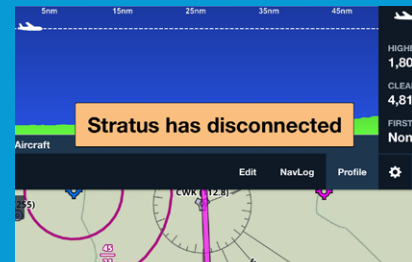

# ✓ Helpful Alerts Enhance Inflight Safety & Situational Awareness

Destination Weather Frequency

TFR Alerts

Runway Length Remaining

500' AGL Alert

Sink Rate Alert

Device Disconnect Alert

"This is by far the best aviation app. Period!" - DrSheriffToma