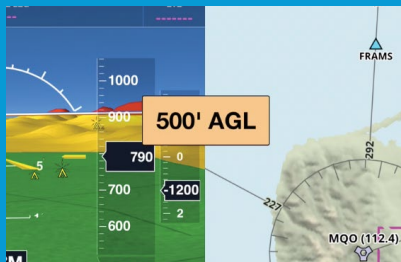

# ✓ Helpful Alerts Enhance Inflight Safety & Situational Awareness

Destination Weather Frequency

TFR Alerts

Runway Length Remaining

500' AGL Alert

Sink Rate Alert

Device Disconnect Alert

"This is by far the best aviation app. Period!" - DrSheriffToma