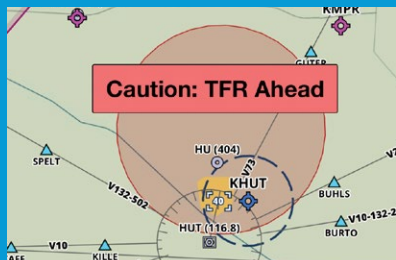

## Color-Coded Currency Summary

Your flight status stays front and center to help you keep on top of general, night, and IFR currency, as well as your CFI renewal, medical certificate, flight reviews, and type ratings.

# ✓ Helpful Alerts Enhance Inflight Safety & Situational Awareness

Destination Weather Frequency

TFR Alerts

Runway Length Remaining

500' AGL Alert

Sink Rate Alert

Device Disconnect Alert

"This is by far the best aviation app. Period!" - DrSheriffToma