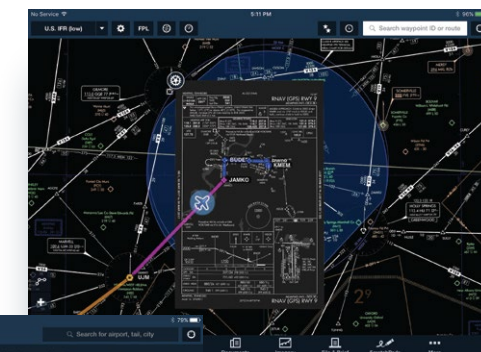

## ✓ Glide Advisor™

Using terrain, GPS data, winds aloft, and your aircraft's best glide speed and ratio, ForeFlight shapes a dynamic glide range ring around your ownship icon on the moving map display.

### Satellite Weather + GPS

Access high-quality satellite aviation weather in ForeFlight Mobile via the portable, wireless SiriusXM SXAR1. Products include high-resolution NEXRAD with storm cell attributes and tracks, Lightning, Cloud Tops, Echo Tops, Surface Wind, Winds/Temps Aloft, METAR/TAF, AIR/SIGMET, PIREP, and NOTAMS/TFR.

### Combine with Color Inversion

Color Inversion reduces the glare of bright app views by inverting white and black elements on IFR Enroute charts, VFR Sectionals, procedure plates, airport diagrams, and documents. Our **color-safe tech** preserves the standard chart legend colors that pilots are familiar with.