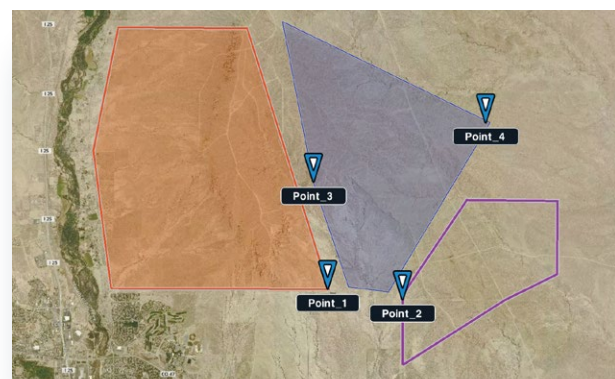

## ✓ Glide Advisor™

Using terrain, GPS data, winds aloft, and your aircraft's best glide speed and ratio, ForeFlight shapes a dynamic glide range ring around your ownship icon on the moving map display.