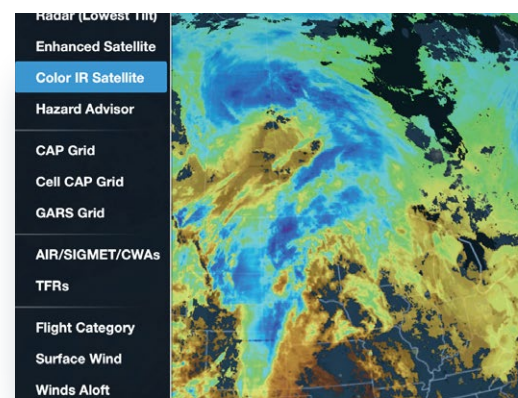

### Satellite Weather + GPS

Access high-quality satellite aviation weather in ForeFlight Mobile via the portable, wireless SiriusXM SXAR1. Products include high-resolution NEXRAD with storm cell attributes and tracks, Lightning, Cloud Tops, Echo Tops, Surface Wind, Winds/Temps Aloft, METAR/TAF, AIR/SIGMET, PIREP, and NOTAMS/TFR.

## ✓ Choose from Light & Dark App Themes to Suit Day or Night Flying

Flying at night is easier on your vision with the addition of a new Dark App Theme - a setting that converts the background color throughout the app from white to dark blue.

### Combine with Color Inversion

Color Inversion reduces the glare of bright app views by inverting white and black elements on IFR Enroute charts, VFR Sectionals, procedure plates, airport diagrams, and documents. Our **color-safe tech** preserves the standard chart legend colors that pilots are familiar with.

## ✓ New Color IR Satellite Layer

Useful for identifying regions of supercooled liquid water that can cause airframe icing.