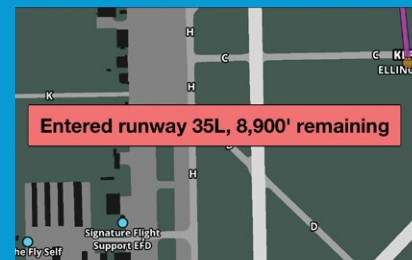

## Color-Coded Currency Summary

Your flight status stays front and center to help you keep on top of general, night, and IFR currency, as well as your CFI renewal, medical certificate, flight reviews, and type ratings.

# ✓ Helpful Alerts Enhance Inflight Safety & Situational Awareness

Destination Weather Frequency

TFR Alerts

Runway Length Remaining

500' AGL Alert

Sink Rate Alert

Device Disconnect Alert

"This is by far the best aviation app. Period!" - DrSheriffToma