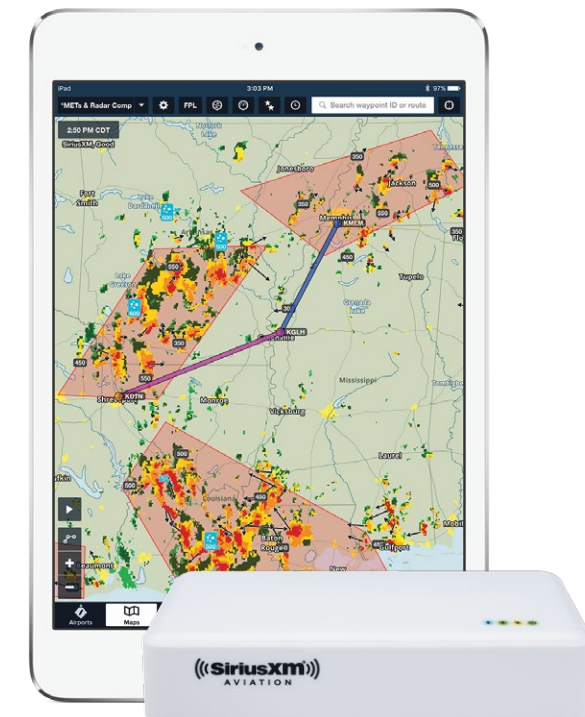

## ✓ Glide Advisor™

Using terrain, GPS data, winds aloft, and your aircraft's best glide speed and ratio, ForeFlight shapes a dynamic glide range ring around your ownship icon on the moving map display.

## ✓ Create Custom Overlays with User Map Shapes

Import KML shapefiles via iTunes to display on the ForeFlight Maps view allowing you to define specific areas for your custom navigation needs. Ideal for flight schools, search and rescue operations, pipeline patrol, and more!

### Satellite Weather + GPS

Access high-quality satellite aviation weather in ForeFlight Mobile via the portable, wireless SiriusXM SXAR1. Products include high-resolution NEXRAD with storm cell attributes and tracks, Lightning, Cloud Tops, Echo Tops, Surface Wind, Winds/Temps Aloft, METAR/TAF, AIR/SIGMET, PIREP, and NOTAMS/TFR.