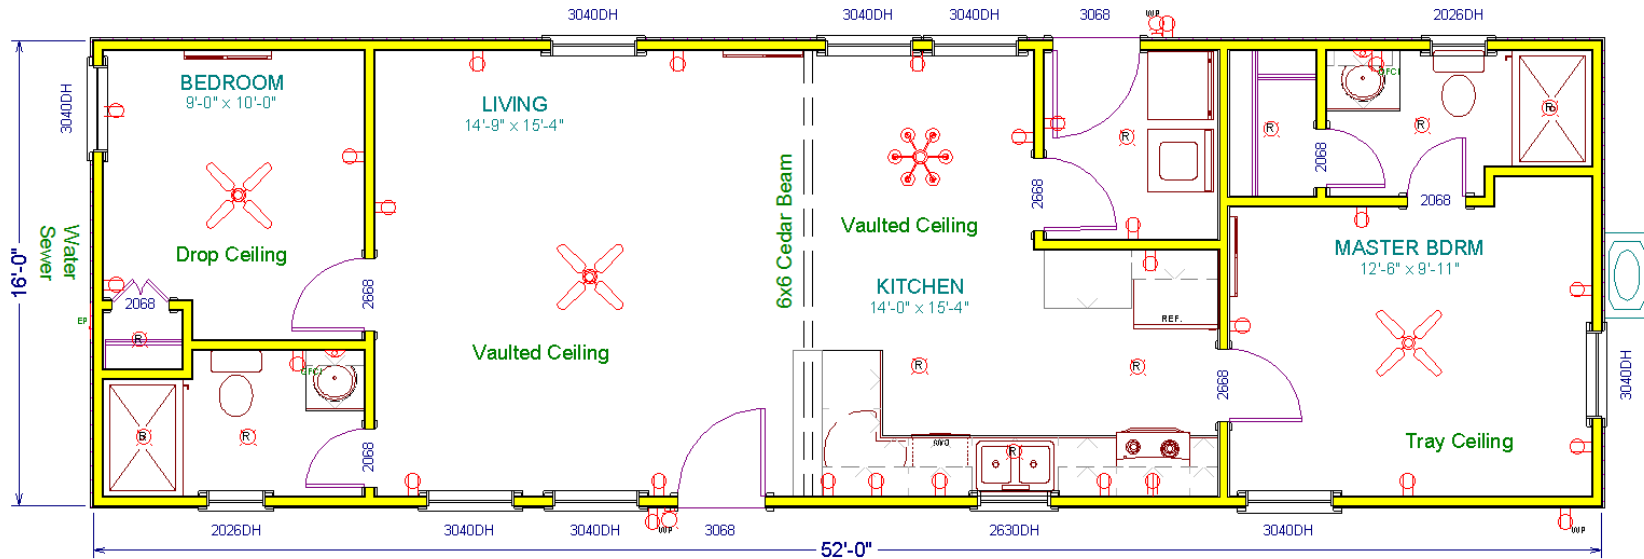

# LONE STAR

Floor Plan and Feature List

Lone Star

# FLOOR PLAN

**BEDS**

2

**BATHS**

2

**SQUARE FEET**

832

**CEILING HEIGHT**