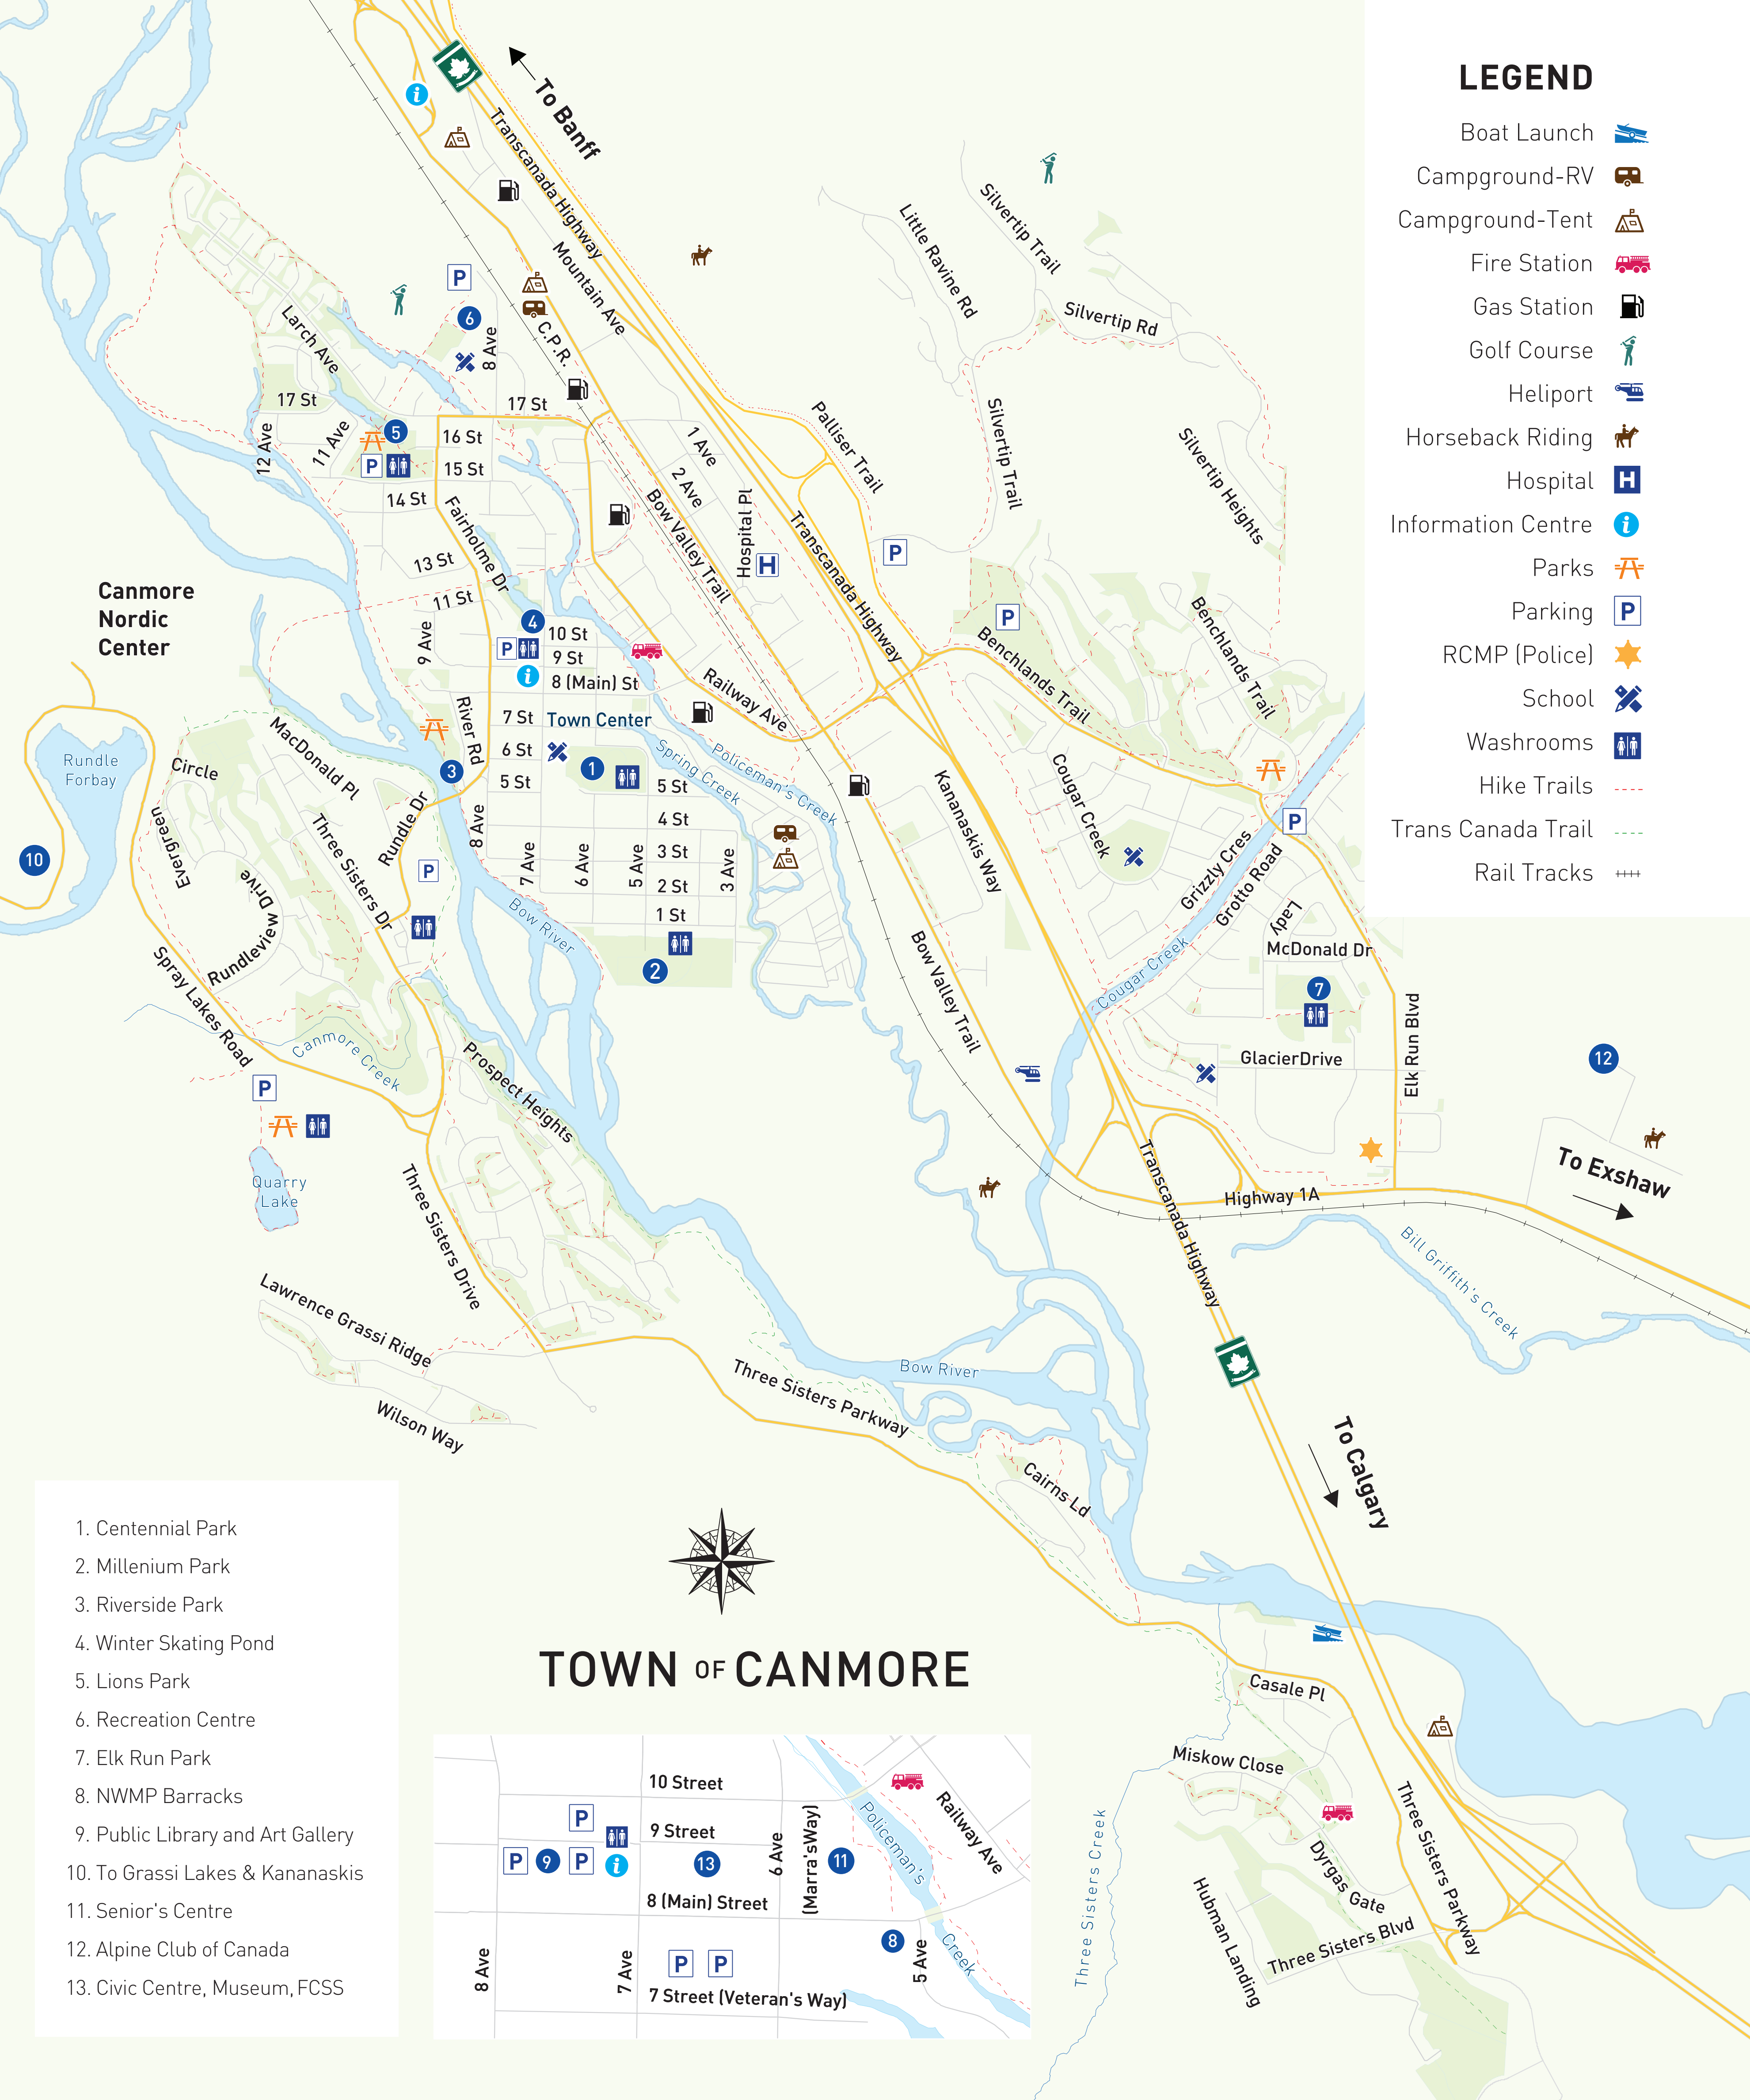

LEGEND

- Boat Launch 
- Campground-RV 
- Campground-Tent 
- Fire Station 
- Gas Station 
- Golf Course 
- Heliport 
- Horseback Riding 
- Hospital 
- Information Centre 
- Parks 
- Parking 
- RCMP (Police) 
- School 
- Washrooms 
- Hike Trails 
- Trans Canada Trail 
- Rail Tracks 

1. Centennial Park
2. Millenium Park
3. Riverside Park
4. Winter Skating Pond
5. Lions Park
6. Recreation Centre
7. Elk Run Park
8. NWMP Barracks
9. Public Library and Art Gallery
10. To Grassi Lakes & Kananaskis
11. Senior's Centre
12. Alpine Club of Canada
13. Civic Centre, Museum, FCSS

TOWN OF CANMORE