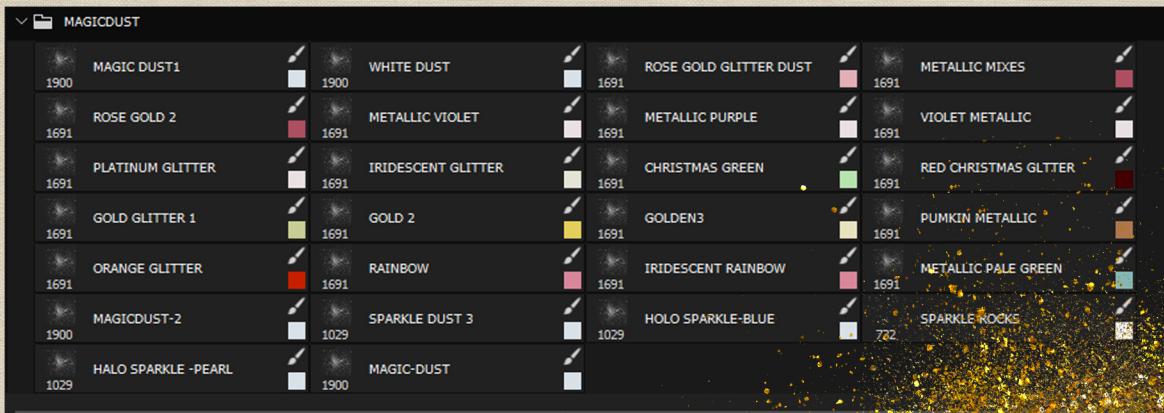

METALLIC MAGIC BRUSHES