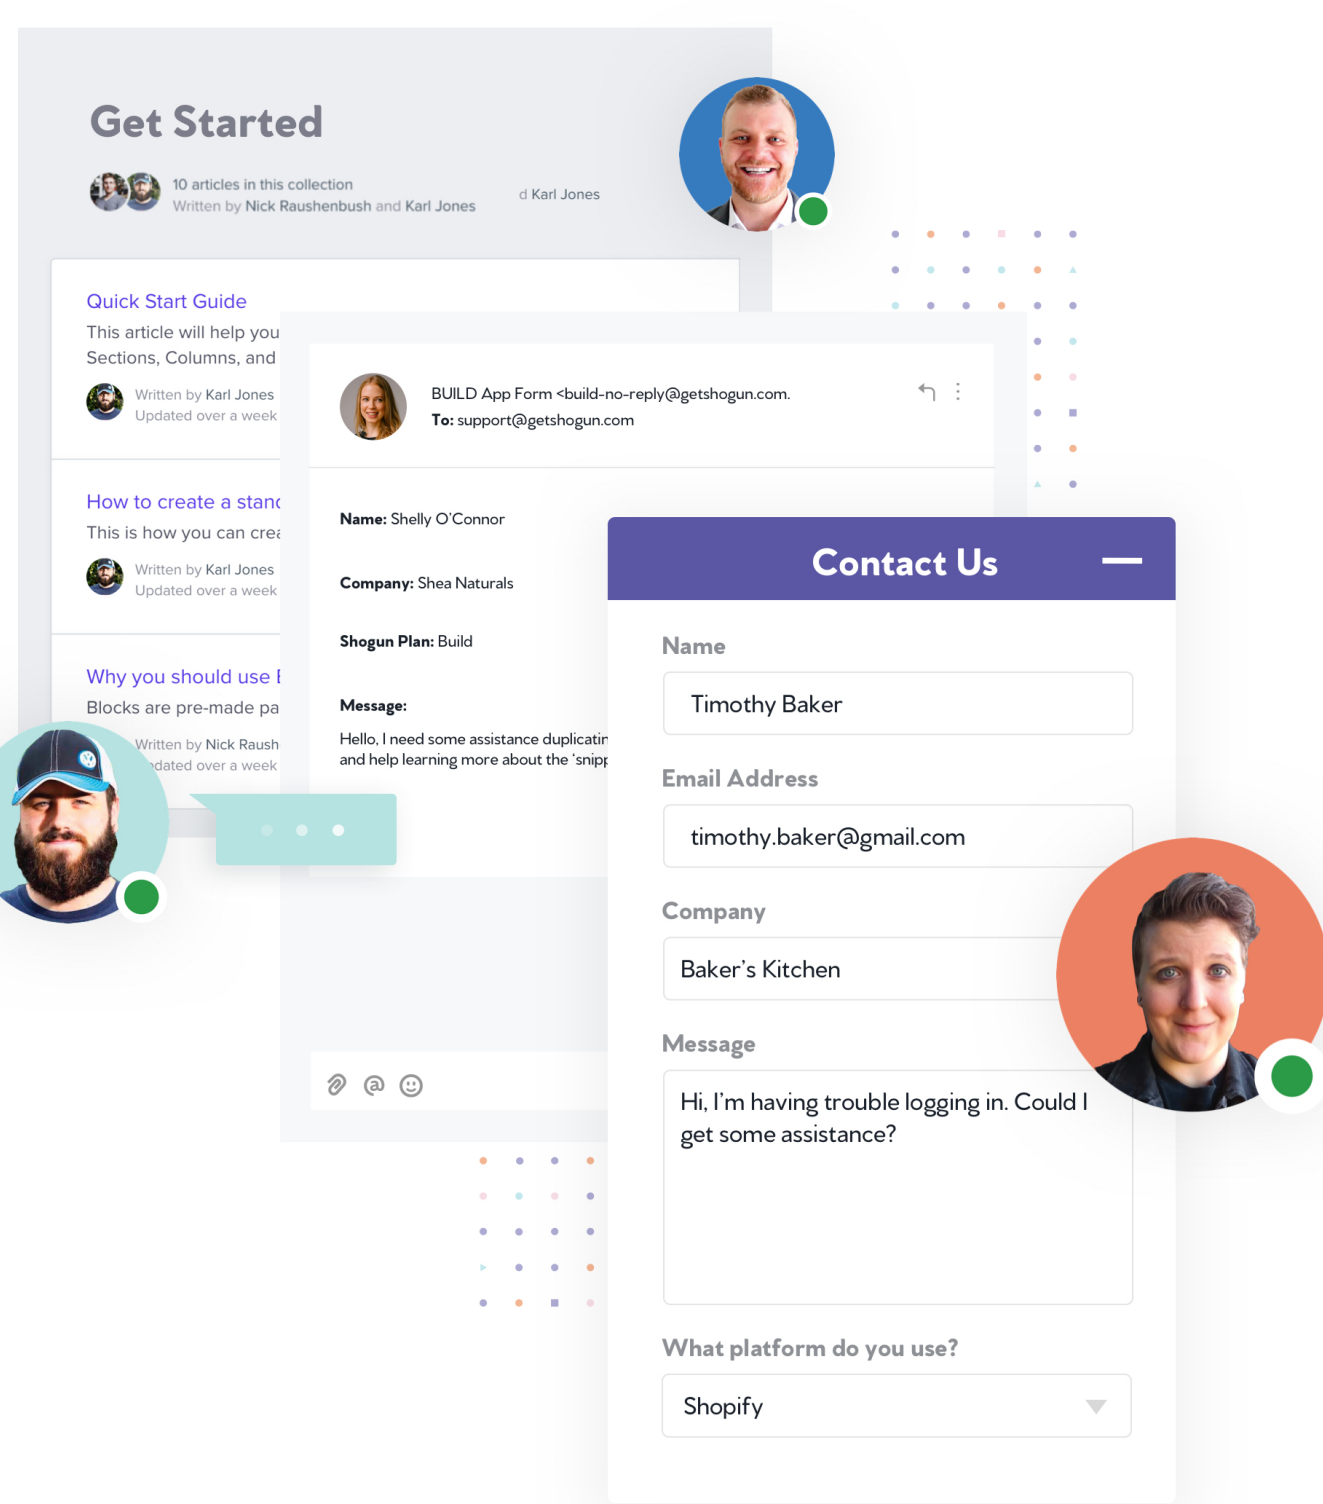

Join a community of ecommerce leaders

Be among leading brands and ecommerce agencies like MVMT, Chubbies, Leesa, K-Swiss, We Make Websites and Trellis that use Shogun's tools daily.

"Since embracing Shogun we've seen a 10% increase in conversion and 90% efficiency increase in our design team, which has saved us $100,000/year in dev costs alone."

Gabriella Gomez, Global Marketing Director

KSWISS