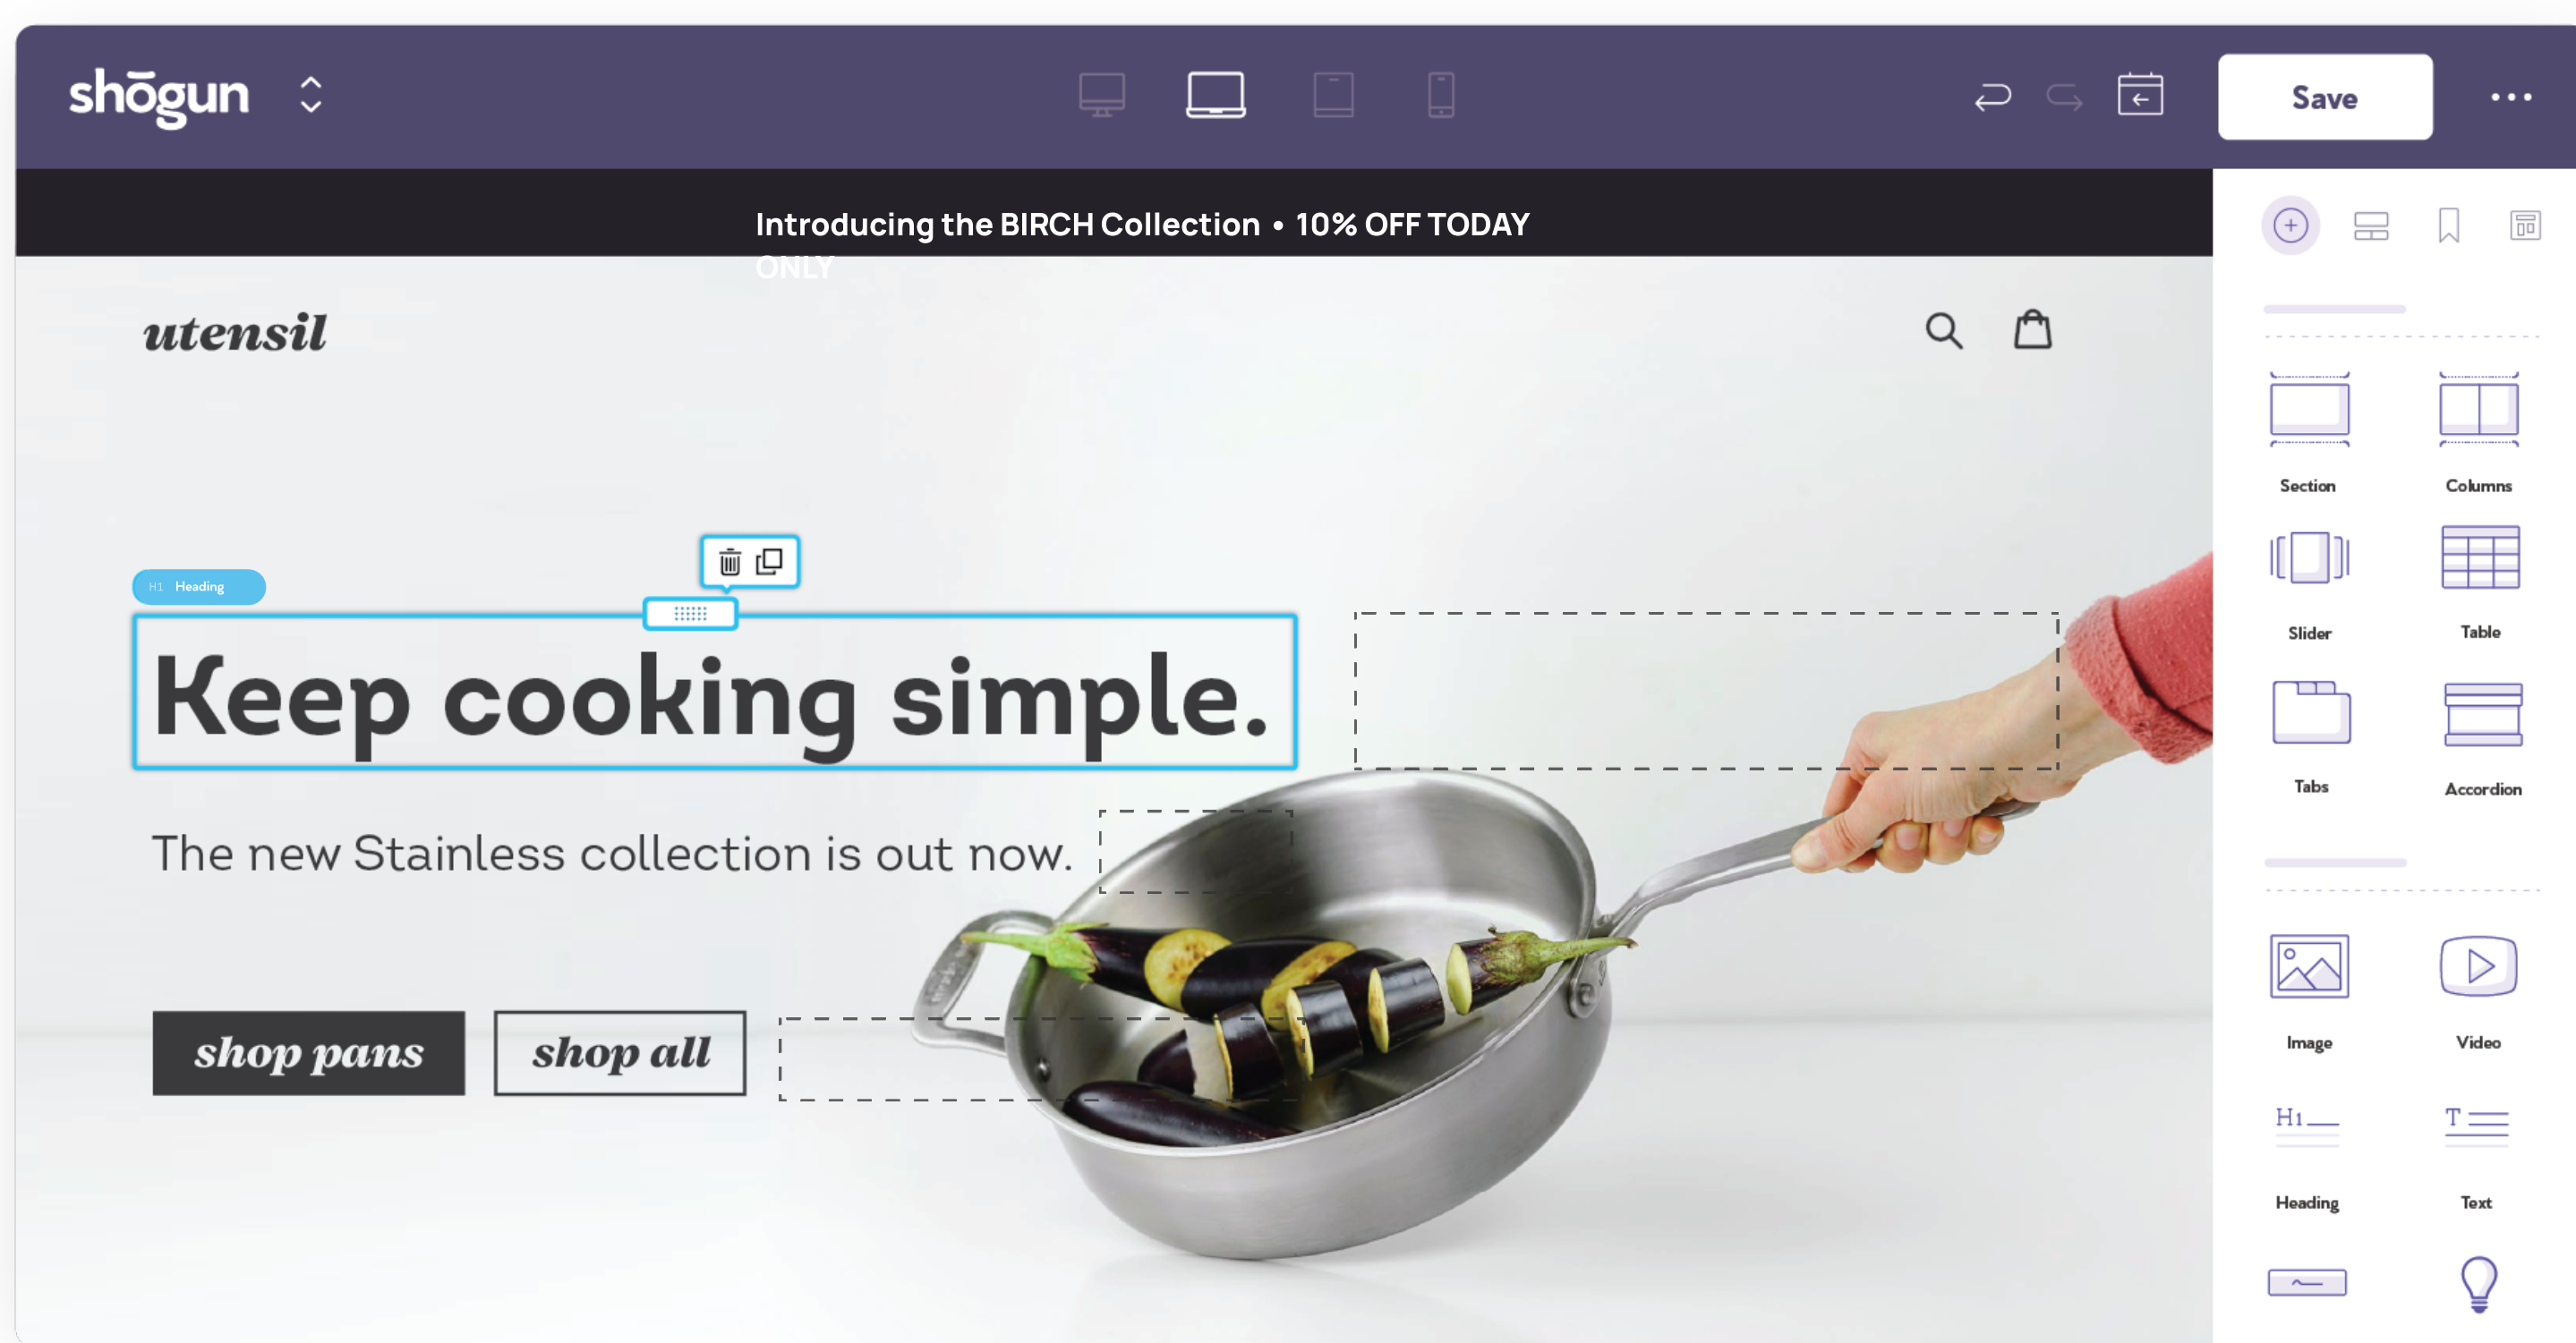

# Build your store, your way.

Establish your web presence with Shogun. Build, design and manage your entire storefront with ease.

Get Started

FILA KSWISS leesa chubbies Bushnell MVMT TIMBUK2